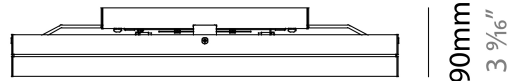

LINEA SURFACE

D92067

GENERAL

Series: Linea
Brand: Milan
Division: Design
Mounting Type: Surface
Mounting Location: Ceiling
Subcategory: Ambient

PHYSICAL

Shape: Rectangle
Length (mm): 500
Length (in): 19 3/4
Width (mm): 500
Width (in): 19 3/4
Height (mm): 89
Height (in): 3 1/2
Weight (kg): 4.5
Weight (lbs): 10
Diffuser: White Glass
Fixture Finish: SST
Fixture Material: Glass / Aluminum

ELECTRICAL

Number of Lamps: 1+1
Lamp Type: T5 Circline Fluorescent
Bulb Included: Bulb Not Included
Total Output Wattage (W): 62
Max. Wattage Per Lamp (W): 22W + 40W
Lamp Base: 2GX13
Dimming: Non-Dimmable
Input Voltage (V): 120
Lamp Voltage (V): 120

LED

OPTICAL

RATINGS AND CERTIFICATIONS

Certified By: CSA Certified to UL and CSA Standards
IP rating: IP20

PROJECT
TYPE
NOTES
QUANTITY
DATE

500mm 19 11/16"